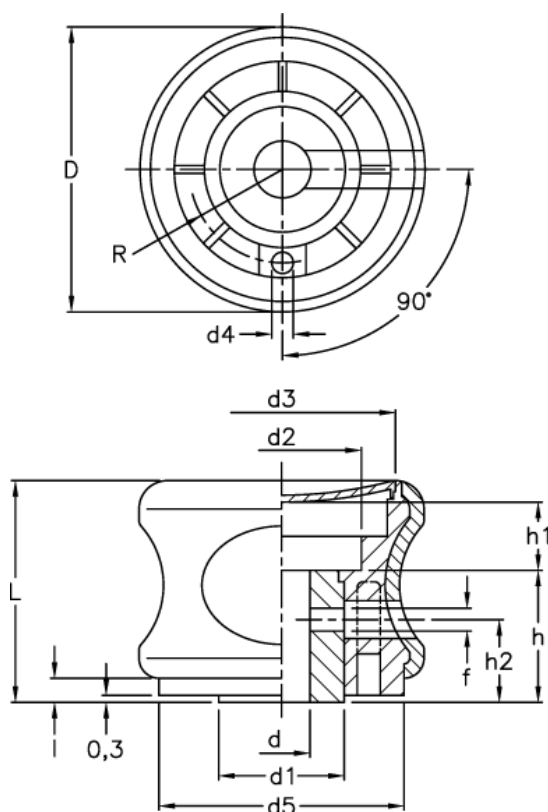

# Data Sheet

Article number: 23052151813  
Description: E+G Grip knob  
EGK.50-A10-C3-SOFT, grey cap

## Measures

D	= 63	h	= 30
d1	= 26	h1	= 9
d2	= 42	h2	= 16
d3	= 49.5	l	= 3.5
d4	= 6.2	L	= 44
d5	= 55	R	= 19
d H7	= 12		
f	= 5		